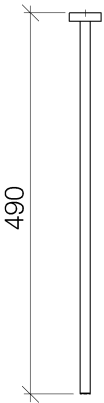

Washbasin - Meta.02

Towel bar 1-piece non-swivel - polished chrome

Article number: 83 211 979-00

- rosette Ø 40 mm
- 490 mm projection

polished chrome

Dimensional drawing

All details in mm / inch = mm x 0.0394

Washbasin - Meta.02

Towel bar 1-piece non-swivel - polished chrome

Article number: 83 211 979-00

## Other finish variants

platinum matt

83 211 979-06

Other finishes on request (x-tra Service)