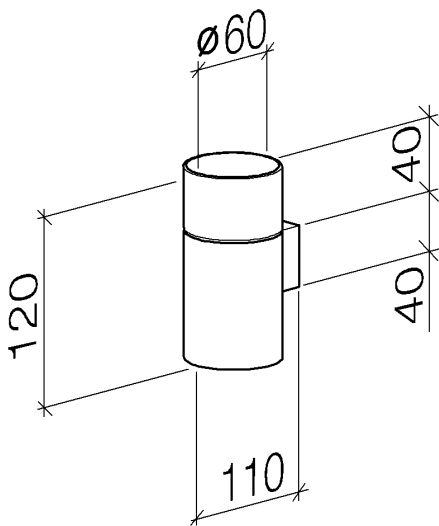

Washbasin - Meta.02

Tumbler holder wall model - polished chrome

Article number: 83 401 979-00

- crystal glass brush holder, matt
- width 60mm
- height 120 mm
- 110 mm projection

polished chrome

Dimensional drawing

All details in mm / inch = mm x 0.0394

Washbasin - Meta.02

Tumbler holder wall model - polished chrome

Article number: 83 401 979-00

Other finish variants

platinum matt

83 401 979-06

Other finishes on request (x-tra Service)