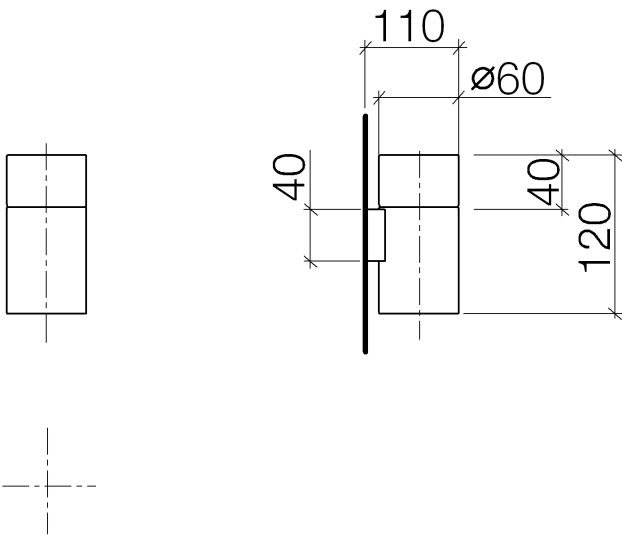

Washbasin - Meta.02

Tumbler holder wall model - polished chrome

Article number: 83 400 979-00

- crystal glass, transparent
- width 60mm
- height 120 mm
- 110 mm projection

polished chrome

Dimensional drawing

All details in mm / inch = mm x 0.0394

Washbasin - Meta.02

Tumbler holder wall model - polished chrome

Article number: 83 400 979-00

Other finish variants

platinum matt

83 400 979-06

Other finishes on request (x-tra Service)