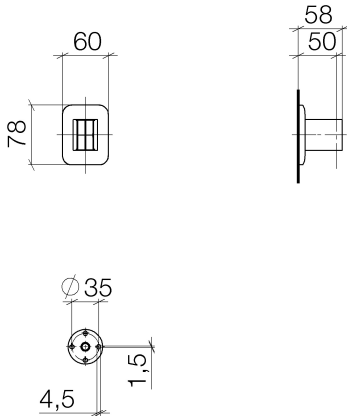

Shower - Lissé

Wall bracket - polished chrome

Article number: 28 050 845-00

- rosette 60 x 78 mm

polished chrome

Dimensional drawing

All details in mm / inch = mm x 0.0394

Shower - Lissé

Wall bracket - polished chrome

Article number: 28 050 845-00

Other finish variants

platinum matt

28 050 845-06

Other finishes on request (x-tra Service)