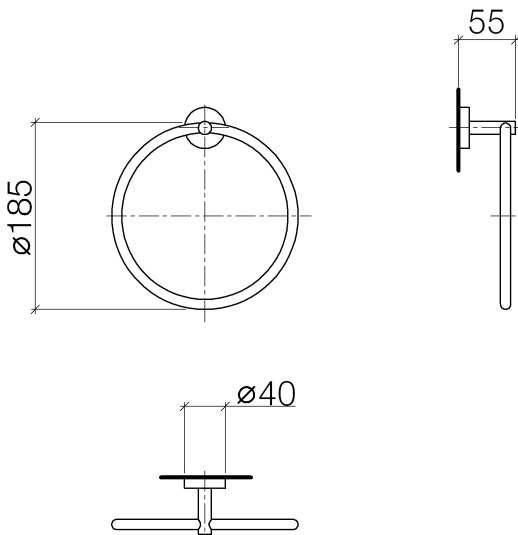

Washbasin - Tara.Logic
Towel ring round - polished chrome
Article number: 83 200 979-00

- width 185mm
- rosette Ø 40 mm
- 55 mm projection

polished chrome

Dimensional drawing

All details in mm / inch = mm x 0.0394

Washbasin - Tara.Logic
Towel ring round - polished chrome
Article number: 83 200 979-00

Other finish variants

platinum matt
83 200 979-06

Other finishes on request (x-tra Service)