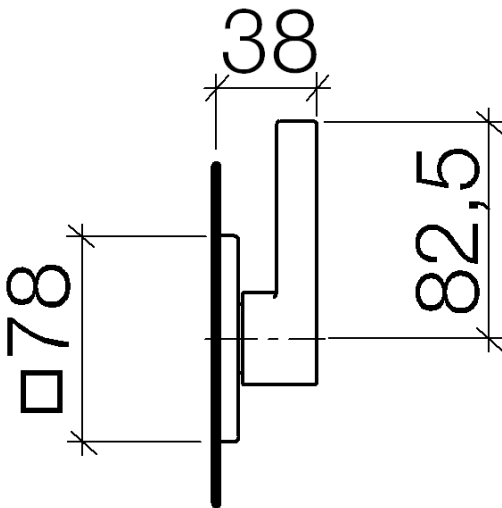

Shower - LULU

Concealed two- and three-way diverter - polished chrome

Article number: 36 104 710-00

- rotary diverter
- rosette 78 x 78 mm

polished chrome

Miscellaneous items are required for this article.

Dimensional drawing

All details in mm / inch = mm x 0.0394

Shower - LULU

Concealed two- and three-way diverter - polished chrome

Article number: 36 104 710-00

Other finish variants

platinum matt

36 104 710-06