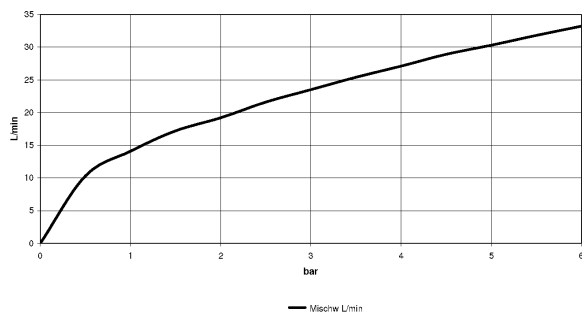

Bath - LULU

Bath shower set for bath rim or tile edge installation - polished chrome

Article number: 27 512 710-00

- 215 mm projection
- complete hand shower set: normal flow
- spout: circular, air-enriched flow
- complete hand shower set with anti-scale system
- automatic bath/shower diverter
- height of mixer 110 mm
- height up to aerator 84 mm
- hole diameter valve 32 mm
- hole diameter spout 32 mm
- hole diameter for complete hand shower set 32 mm
- rosette for spout 63 x 63mm
- rosette for complete hand shower set 63 x 63mm
- rosette for deck valve 63 x 63mm
- metal shower hose 1750mm with integrated anti-twist protection
- max. flow 23.5 l/min at 3 bar flow pressure
- max. flow for complete hand shower set 6.8 l/min
- Fittings group as per DIN 4109: 1
- Intrinsic protection against back flow.

polished chrome

Dimensional drawing

All details in mm / inch = mm x 0.0394

Bath - LULU

Bath shower set for bath rim or tile edge installation - polished chrome

Article number: 27 512 710-00

Flow rate chart

Other finish variants