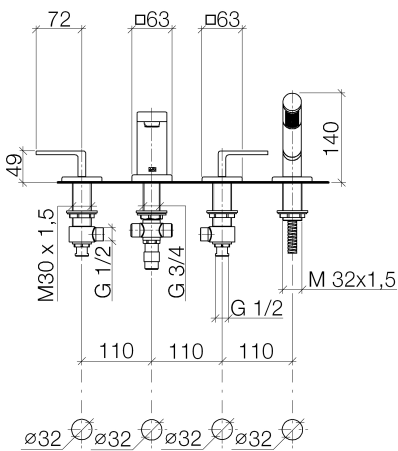

Bath - LULU

Bath shower set for bath rim or tile edge installation - polished chrome

Article number: 27 512 710-00

- 215 mm projection
- complete hand shower set: normal flow
- spout: circular, air-enriched flow
- complete hand shower set with anti-scale system
- automatic bath/shower diverter
- height of mixer 110 mm
- height up to aerator 84 mm
- hole diameter valve 32 mm
- hole diameter spout 32 mm
- hole diameter for complete hand shower set 32 mm
- rosette for spout 63 x 63mm
- rosette for complete hand shower set 63 x 63mm
- rosette for deck valve 63 x 63mm
- metal shower hose 1750mm with integrated anti-twist protection
- max. flow 23.5 l/min at 3 bar flow pressure
- max. flow for complete hand shower set 6.8 l/min
- Fittings group as per DIN 4109: 1
- Intrinsic protection against back flow.

polished chrome

Dimensional drawing

All details in mm / inch = mm x 0.0394

Bath - LULU

Bath shower set for bath rim or tile edge installation - polished chrome

Article number: 27 512 710-00

Flow rate chart

Other finish variants

platinum matt

27 512 710-06

Other finishes on request (x-tra Service)

Bath - LULU

Bath shower set for bath rim or tile edge installation - polished chrome

Article number: 27 512 710-00

Recommended miscellaneous