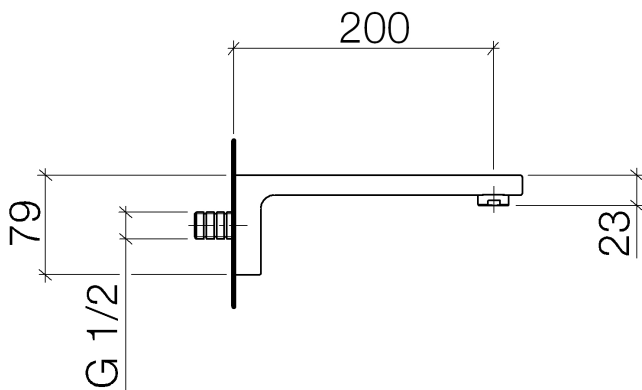

Bath - LULU

bath spout for wall mounting - polished chrome

Article number: 13 801 710-00

- 200 mm projection
- circular normal flow
- hole diameter 37 mm
- 1/2" connection
- plug-link mounting
- max. flow 23.5 l/min at 3 bar flow pressure
- Fittings group as per DIN 4109: 2

polished chrome

Dimensional drawing

All details in mm / inch = mm x 0.0394

Bath - LULU

bath spout for wall mounting - polished chrome

Article number: 13 801 710-00

Flow rate chart

Other finish variants

platinum matt

13 801 710-06

Other finishes on request (x-tra Service)

Bath - LULU

bath spout for wall mounting - polished chrome

Article number: 13 801 710-00

Recommended miscellaneous

35 085 970 90