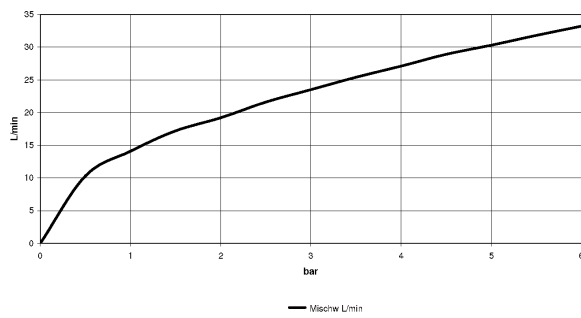

Bath - LULU

bath spout for wall mounting - polished chrome

Article number: 13 801 710-00

- 200 mm projection
- circular normal flow
- hole diameter 37 mm
- 1/2" connection
- plug-link mounting
- max. flow 23.5 l/min at 3 bar flow pressure
- Fittings group as per DIN 4109: 2

polished chrome

Dimensional drawing

All details in mm / inch = mm x 0.0394

Bath - LULU

bath spout for wall mounting - polished chrome

Article number: 13 801 710-00

Flow rate chart

Other finish variants