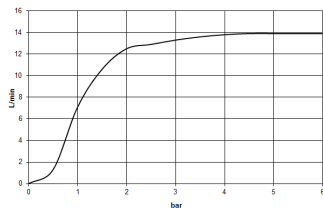

Shower - Performing Shower  
Rain shower with ceiling fixing - platinum matt  
Article number: 28 796 710-06

- rain flow
- with anti-scale system
- rain shower 300 x 240mm
- distance between ceiling and lower edge of the shower 165mm
- rosette 78 x 55, as required
- 1/2" connection
- max. flow 14 l/min
- Fittings group as per DIN 4109: 1

platinum matt

Dimensional drawing

All details in mm / inch = mm x 0.0394

Shower - Performing Shower  
Rain shower with ceiling fixing - platinum matt  
Article number: 28 796 710-06

### Flow rate chart