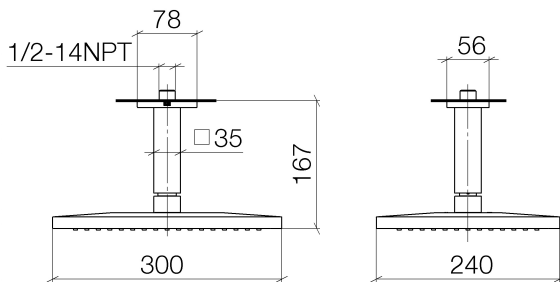

Shower - Performing Shower  
Rain shower with ceiling fixing - platinum matt  
Article number: 28 796 710-06

- rain flow
- with anti-scale system
- rain shower 300 x 240mm
- distance between ceiling and lower edge of the shower 165mm
- rosette 78 x 55, as required
- 1/2" connection
- max. flow 14 l/min
- Fittings group as per DIN 4109: 1

platinum matt

Dimensional drawing

All details in mm / inch = mm x 0.0394

Shower - Performing Shower  
Rain shower with ceiling fixing - platinum matt  
Article number: 28 796 710-06

### Flow rate chart