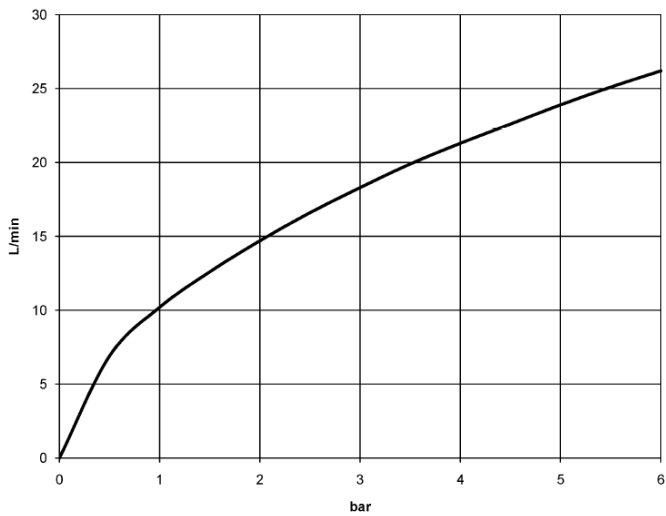

Shower - LULU

Concealed thermostat with one function volume control - polished chrome

Article number: 36 425 710-00

- cover plate 150 x 90 mm
- temperature control handle with safety limit stop at 38°C
- hot water temperature limiter, can be preset
- Fittings group as per DIN 4109: 1

polished chrome

Miscellaneous items are required for this article.

Dimensional drawing

All details in mm / inch = mm x 0.0394

Shower - LULU

Concealed thermostat with one function volume control - polished chrome

Article number: 36 425 710-00

Flow rate chart

Other finish variants

platinum matt

36 425 710-06

Other finishes on request (x-tra Service)

Shower - LULU

Concealed thermostat with one function volume control - polished chrome