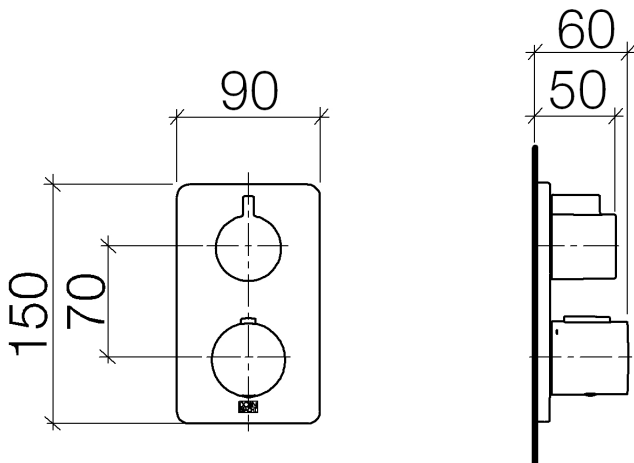

Shower - LULU

Concealed thermostat with one function volume control - polished chrome

Article number: 36 425 710-00

- cover plate 150 x 90 mm
- temperature control handle with safety limit stop at 38°C
- hot water temperature limiter, can be preset
- Fittings group as per DIN 4109: 1

polished chrome

Miscellaneous items are required for this article.

Dimensional drawing

All details in mm / inch = mm x 0.0394

Shower - LULU

Concealed thermostat with one function volume control - polished chrome

Article number: 36 425 710-00

Flow rate chart

Other finish variants

platinum matt

36 425 710-06

Other finishes on request (x-tra Service)

Shower - LULU

Concealed thermostat with one function volume control - polished chrome