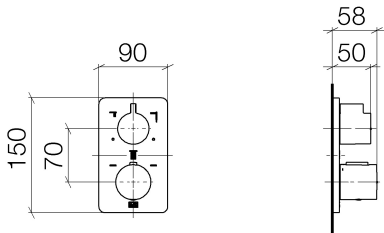

## Shower - LULU

Concealed thermostat with three function volume control - platinum matt

Article number: 36 427 710-06

- rotary diverter with volume control and shut-off function
- cover plate 150 x 90 mm
- temperature control handle with safety limit stop at 38°C
- hot water temperature limiter, can be preset

## Dimensional drawing

All details in mm / inch = mm x 0.0394

## Shower - LULU

Concealed thermostat with three function volume control - platinum matt

Article number: 36 427 710-06