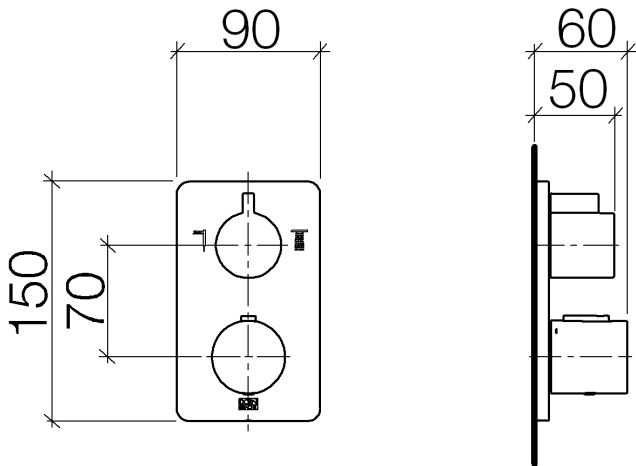

Shower - LULU

Concealed thermostat with two function volume control - polished chrome

Article number: 36 426 710-00

- rotary diverter with volume control and shut-off function
- cover plate 150 x 90 mm
- temperature control handle with safety limit stop at 38°C
- hot water temperature limiter, can be preset
- Fittings group as per DIN 4109: 1

polished chrome

Miscellaneous items are required for this article.

Dimensional drawing

All details in mm / inch = mm x 0.0394

Shower - LULU

Concealed thermostat with two function volume control - polished chrome

Article number: 36 426 710-00

Flow rate chart

Other finish variants

platinum matt

36 426 710-06

Other finishes on request (x-tra Service)

Shower - LULU

Concealed thermostat with two function volume control - polished chrome