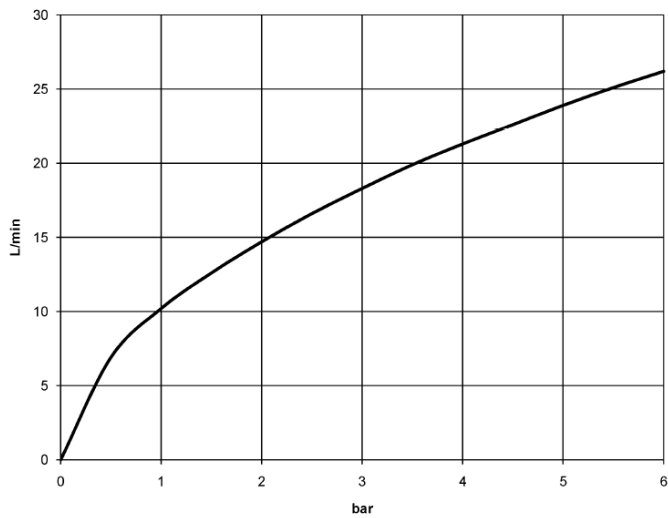

Shower - LULU

Concealed thermostat with two function volume control - polished chrome

Article number: 36 426 710-00

- rotary diverter with volume control and shut-off function
- cover plate 150 x 90 mm
- temperature control handle with safety limit stop at 38°C
- hot water temperature limiter, can be preset
- Fittings group as per DIN 4109: 1

polished chrome

Miscellaneous items are required for this article.

Dimensional drawing

All details in mm / inch = mm x 0.0394

Shower - LULU

Concealed thermostat with two function volume control - polished chrome

Article number: 36 426 710-00

Flow rate chart

Other finish variants

platinum matt

36 426 710-06

Other finishes on request (x-tra Service)

Shower - LULU

Concealed thermostat with two function volume control - polished chrome