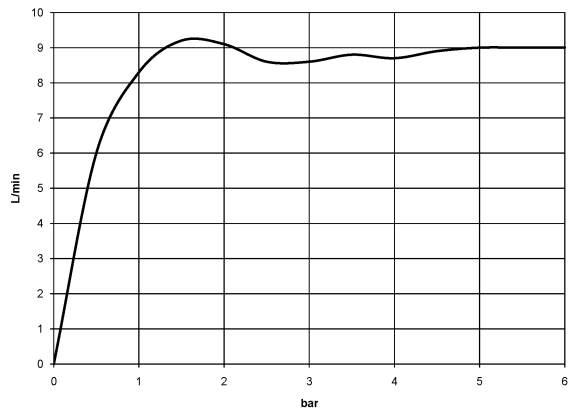

Shower - LULU

Shower head - polished chrome

Article number: 28 508 710-00

- 200 mm projection
- ball-joint pivotable through 30°
- three settings: normal flow, soft flow, massage flow
- with anti-scale system
- spray head Ø 92mm
- rosette 78 x 55 mm
- 1/2" connection
- max. flow 9 l/min

polished chrome

Dimensional drawing

All details in mm / inch = mm x 0.0394

Shower - LULU

Shower head - polished chrome

Article number: 28 508 710-00

Flow rate chart

Other finish variants

platinum matt

28 508 710-06

Other finishes on request (x-tra Service)

Shower - LULU
Shower head - polished chrome
Article number: 28 508 710-00

Recommended miscellaneous

35 085 970 90
Concealed wall elbow -