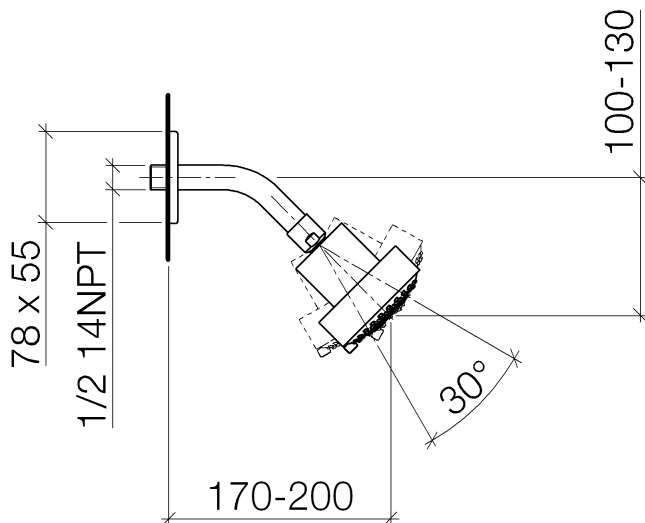

Shower - LULU

Shower head - polished chrome

Article number: 28 508 710-00

- 200 mm projection
- ball-joint pivotable through 30°
- three settings: normal flow, soft flow, massage flow
- with anti-scale system
- spray head Ø 92mm
- rosette 78 x 55 mm
- 1/2" connection
- max. flow 9 l/min

polished chrome

Dimensional drawing

All details in mm / inch = mm x 0.0394

Shower - LULU

Shower head - polished chrome

Article number: 28 508 710-00

Flow rate chart

Other finish variants

platinum matt

28 508 710-06

Other finishes on request (x-tra Service)

Shower - LULU
Shower head - polished chrome
Article number: 28 508 710-00

Recommended miscellaneous

35 085 970 90
Concealed wall elbow -