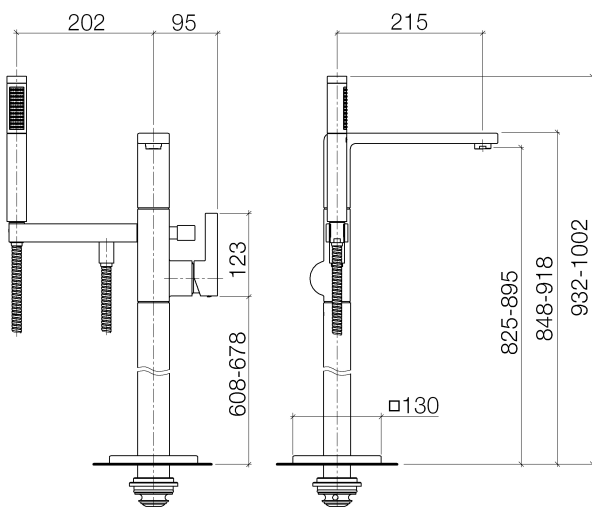

Bath - LULU

Single-lever bath mixer with stand pipe for free-standing assembly with hand shower set -

Article number: 25 963 710-06

- 215 mm projection
- spout: circular, air-enriched flow
- complete hand shower set: normal flow
- bar-type hand shower with anti-scale system
- wall bracket
- automatic bath/shower diverter
- total height 932 - 1002 mm
- stand pipe height 598 - 668 mm
- height up to aerator 825 – 895 mm
- push-on rosette 130 x 130 mm
- metal shower hose 1250mm with integrated anti-twist protection
- max. flow 22 l/min at 3 bar flow pressure
- max. flow for complete hand shower set 6.8 l/min
- Intrinsic protection against back flow.

platinum matt

Miscellaneous items are required for this article.

Discontinued articles/items in stock until 30.01.2019

Dimensional drawing

All details in mm / inch = mm x 0.0394

Bath - LULU

Single-lever bath mixer with stand pipe for free-standing assembly with hand shower set -

Article number: 25 963 710-06

Flow rate chart

Required miscellaneous

35 945 970 90

Concealed floor mounting -