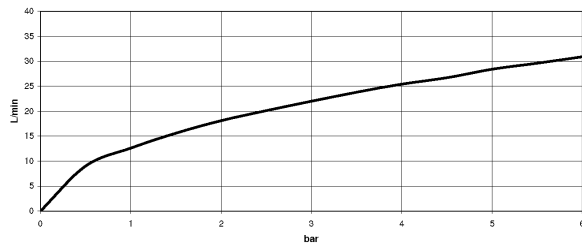

Bath - LULU

Single-lever bath mixer with stand pipe for free-standing assembly with hand shower set -

Article number: 25 963 710-06

Flow rate chart

Required miscellaneous

35 945 970 90

Concealed floor mounting -