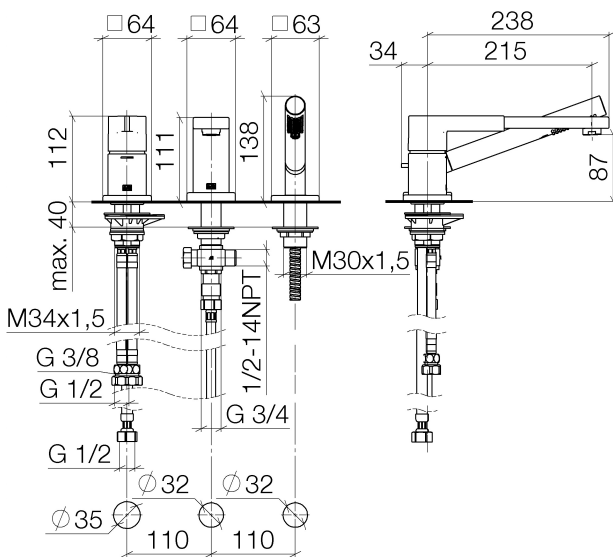

Bath - LULU

Three-hole single-lever bath mixer for bath rim or tile edge installation - polished chrome

Article number: 27 412 710-00

- height of mixer 110 mm
- 215 mm projection
- height up to aerator 84 mm
- spout: circular, air-enriched flow
- automatic bath/shower diverter
- hole diameter spout 32 mm
- hole diameter single-lever mixer 35 mm
- hole diameter for complete hand shower set 32 mm
- max. flow for complete hand shower set 6.8 l/min
- metal shower hose 1750mm with integrated anti-twist protection
- rosette for single-lever mixer 52 x 52mm
- rosette for complete hand shower set 63 x 63mm
- complete hand shower set with anti-scale system
- max. flow 26.4 l/min at 3 bar flow pressure
- rosette for spout 63 x 63mm
- Intrinsic protection against back flow.

polished chrome

Dimensional drawing

All details in mm / inch = mm x 0.0394

Bath - LULU

Three-hole single-lever bath mixer for bath rim or tile edge installation - polished chrome

Article number: 27 412 710-00