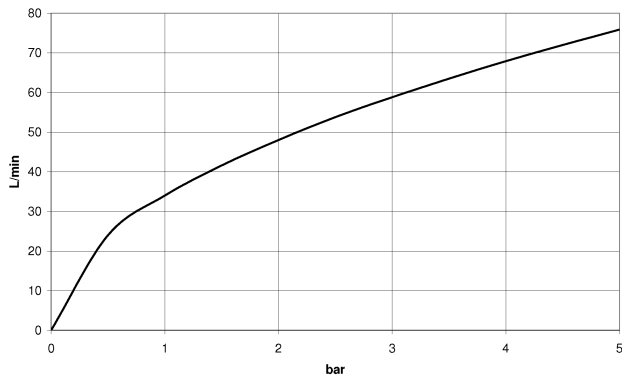

Shower - LULU

Wall elbow - polished chrome

Article number: 28 450 710-00

- 3/8" shower outlet
- rosette 78 x 55 mm
- 1/2" connection
- Intrinsic protection against back flow.

polished chrome

Dimensional drawing

28.450.710-FF

All details in mm / inch = mm x 0.0394

Shower - LULU

Wall elbow - polished chrome

Article number: 28 450 710-00

Flow rate chart

Other finish variants

platinum matt