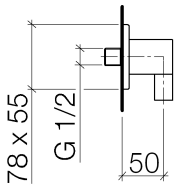

Shower - LULU

Wall elbow - polished chrome

Article number: 28 450 710-00

- 3/8" shower outlet
- rosette 78 x 55 mm
- 1/2" connection
- Intrinsic protection against back flow.

polished chrome

Dimensional drawing

28.450.710-FF

All details in mm / inch = mm x 0.0394

Shower - LULU

Wall elbow - polished chrome

Article number: 28 450 710-00

Flow rate chart

Other finish variants

platinum matt

28 450 710-06

Other finishes on request (x-tra Service)

Shower - LULU

Wall elbow - polished chrome

Article number: 28 450 710-00

Recommended miscellaneous

35 085 970 90

Concealed wall elbow -