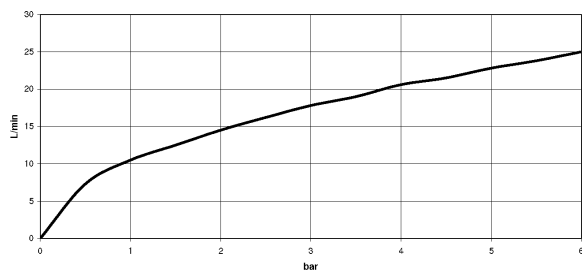

polished chrome

**Dimensional drawing**

All details in mm / inch = mm x 0.0394

### Flow rate chart