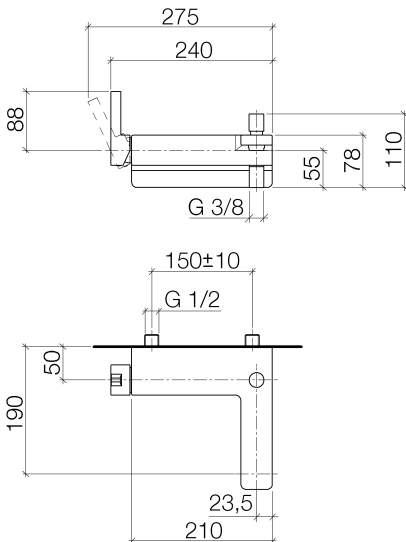

**Bath - LULU**

Single-lever bath mixer for wall mounting without shower set - polished chrome

Article number: 33 200 710-00

- 190 mm projection
- circular normal flow
- automatic bath/shower diverter
- 3/8" shower outlet
- 1/2" connection
- gauge 150 mm - 10 mm
- max. flow 17.8 l/min at 3 bar flow pressure
- Fittings group as per DIN 4109: 2
- Intrinsic protection against back flow.

polished chrome

**Dimensional drawing**

All details in mm / inch = mm x 0.0394

## Bath - LULU

Single-lever bath mixer for wall mounting without shower set - polished chrome

Article number: 33 200 710-00

### Flow rate chart