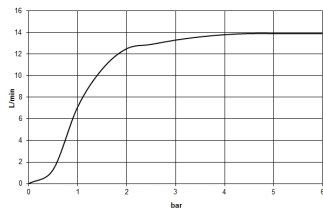

polished chrome

Dimensional drawing

All details in mm / inch = mm x 0.0394

Shower - Performing Shower
Rain shower with wall fixing - polished chrome
Article number: 28 786 710-00

Flow rate chart

Other finish variants