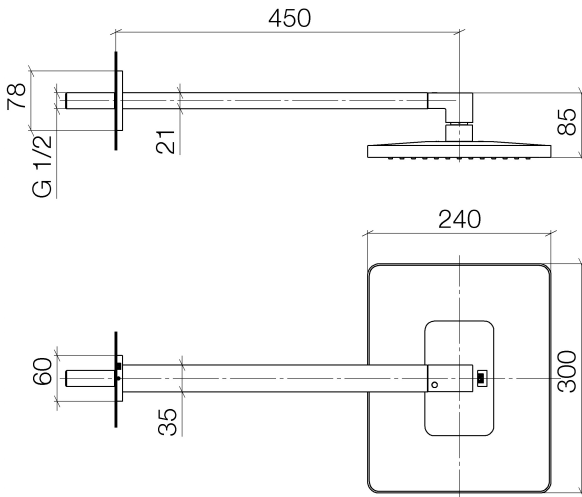

Shower - Performing Shower
Rain shower with wall fixing - polished chrome
Article number: 28 786 710-00

- 450 mm projection
- rain flow
- with anti-scale system
- rain shower 300 x 240mm
- rosette 78 x 60 mm
- 1/2" connection
- max. flow 14 l/min
- Fittings group as per DIN 4109: 1

polished chrome

Dimensional drawing

All details in mm / inch = mm x 0.0394

Shower - Performing Shower
Rain shower with wall fixing - polished chrome
Article number: 28 786 710-00

Flow rate chart

Other finish variants

platinum matt
28 786 710-06

Other finishes on request (x-tra Service)

Shower - Performing Shower
Rain shower with wall fixing - polished chrome
Article number: 28 786 710-00

Recommended miscellaneous

35 085 970 90
Concealed wall elbow -