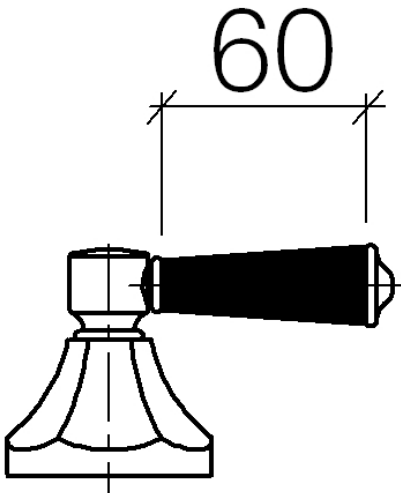

Washbasin - Madison Flair
Lever insert - polished chrome
Article number: 11 170 370-00

- length 60 mm
- for basin fittings
- NOTE: Mixers are supplied without lever inserts. Please order the lever inserts separately!

polished chrome

Dimensional drawing

All details in mm / inch = mm x 0.0394

Washbasin - Madison Flair
Lever insert - polished chrome
Article number: 11 170 370-00

Other finish variants

11 170 370-02

platinum matt
11 170 370-06