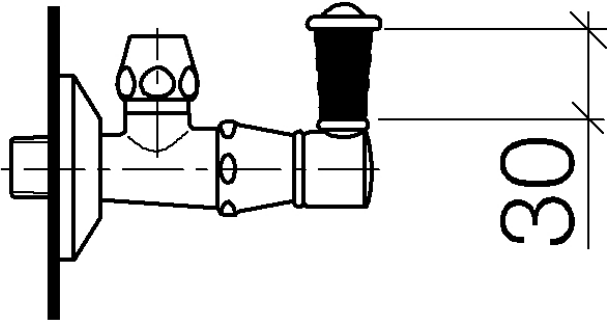

Washbasin - Madison Flair  
Lever insert - polished chrome  
Article number: 11 171 370-00

- length 30 mm
- for angle valve 22 900 370-FF
- NOTE: Mixers are supplied without lever inserts. Please order the lever inserts separately!

### Dimensional drawing

All details in mm / inch = mm x 0.0394

Washbasin - Madison Flair  
Lever insert - polished chrome  
Article number: 11 171 370-00