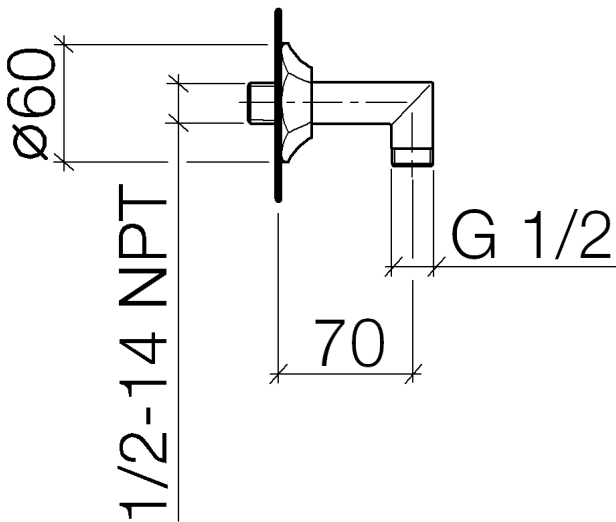

Shower - Madison Flair

Wall elbow - platinum

Article number: 28 450 370-08

- 1/2" shower outlet
- rosette Ø 60 mm
- 1/2" connection
- Intrinsic protection against back flow.

platinum

Dimensional drawing

All details in mm / inch = mm x 0.0394

Shower - Madison Flair

Wall elbow - platinum

Article number: 28 450 370-08

Flow rate chart

Other finish variants

polished chrome
28 450 370-00

platinum matt
28 450 370-06

28 450 370-06 0010

Durabronze
28 450 370-09

28 450 370-12 0010

Other finishes on request (x-tra Service)

Shower - Madison Flair

Wall elbow - platinum

Article number: 28 450 370-08

Recommended miscellaneous

35 085 970 90