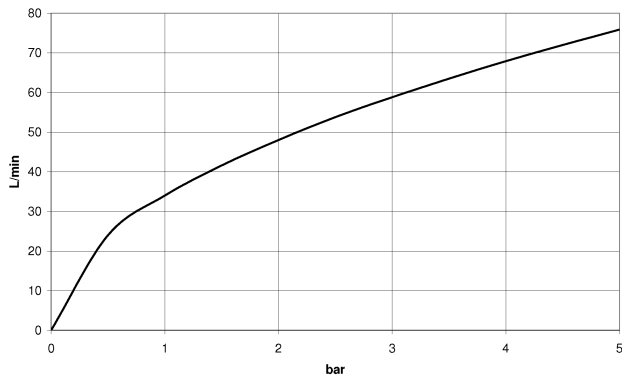

Shower - Madison Flair

Wall elbow - platinum

Article number: 28 450 370-08

- 1/2" shower outlet
- rosette Ø 60 mm
- 1/2" connection
- Intrinsic protection against back flow.

platinum

Dimensional drawing

All details in mm / inch = mm x 0.0394

Shower - Madison Flair

Wall elbow - platinum

Article number: 28 450 370-08

Flow rate chart

Other finish variants

polished chrome
28 450 370-00

platinum matt
28 450 370-06

28 450 370-06 0010