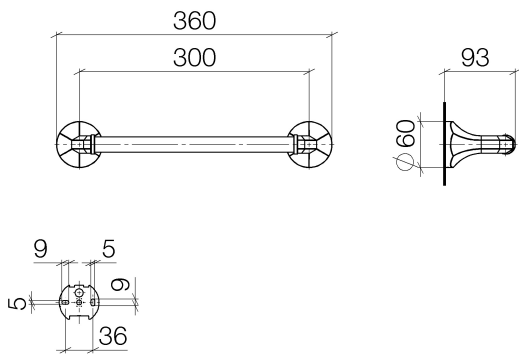

Bath - Madison

Bath grip - polished chrome

Article number: 83 030 361-00

- gauge 300 mm
- width 360mm
- height 60 mm
- rosette Ø 60 mm
- 90 mm projection

polished chrome

Dimensional drawing

All details in mm / inch = mm x 0.0394

Recommended miscellaneous

12 358 970 90

Mounting for towel
bar/tumbler mounting on two
sides -