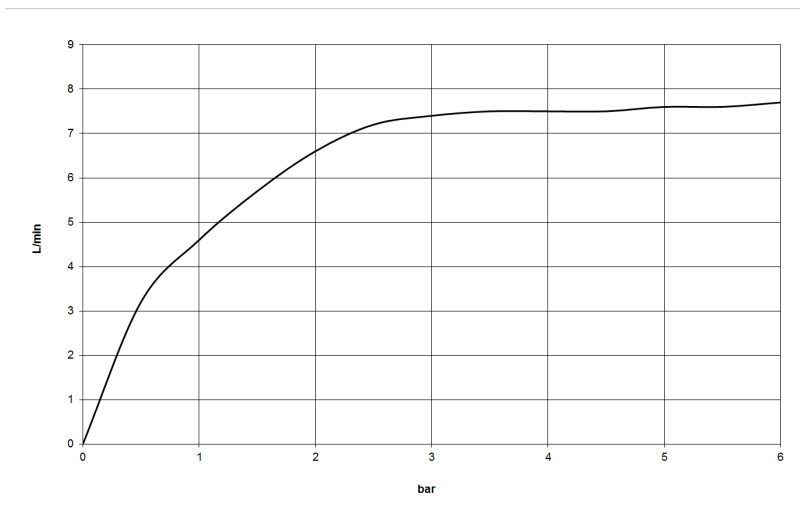

Bath - Madison

Bath shower set for bath rim or tile edge installation - polished chrome

Article number: 27 502 360-00

Flow rate chart

Other finish variants

platinum matt
27 502 360-06

platinum
27 502 360-08

Durabrass
27 502 360-09

Other finishes on request (x-tra Service)

Bath - Madison

Bath shower set for bath rim or tile edge installation - polished chrome

Article number: 27 502 360-00

Recommended miscellaneous