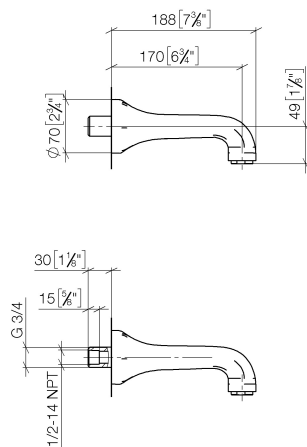

## Bath - Madison

bath spout for wall mounting - polished chrome

Article number: 13 801 380-00

- 170 mm projection
- circular normal flow
- hole diameter 37 mm
- 3/4" connection
- max. flow 22 l/min at 3 bar flow pressure

## Dimensional drawing

mm [inches]

All details in mm / inch = mm x 0.0394

Bath - Madison  
bath spout for wall mounting - polished chrome  
Article number: 13 801 380-00

### Flow rate chart

Bath - Madison  
bath spout for wall mounting - polished chrome  
Article number: 13 801 380-00

### Spare parts list

No.	Item Number	Name	Quantity used
1	09 11 36 090-00	spout	1
2	90 23 01 121 00-00	aerator	1