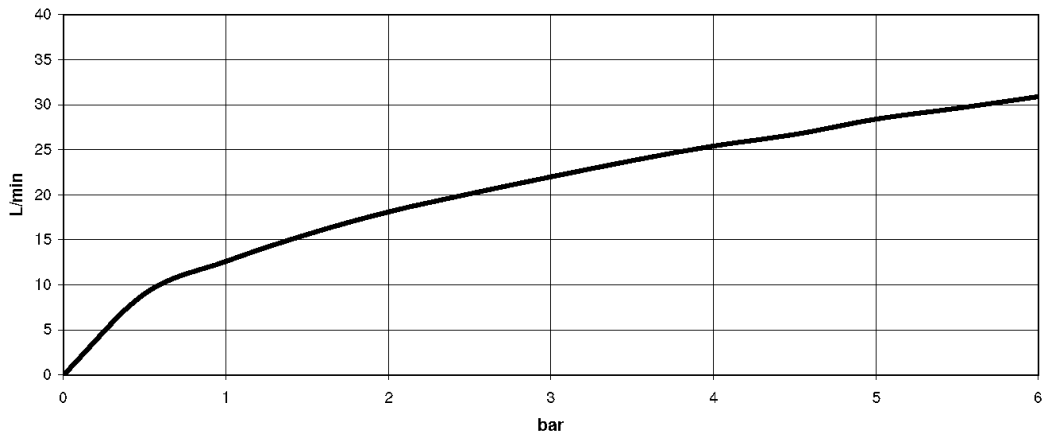

Bath - Madison
bath spout for wall mounting - polished chrome
Article number: 13 801 380-00

Flow rate chart