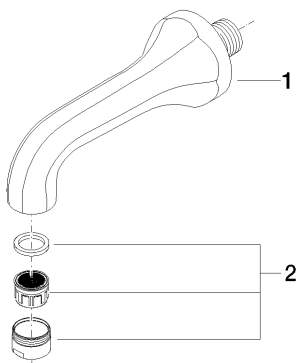

## Bath - Madison

bath spout for wall mounting - polished chrome

Article number: 13 801 380-00

- 170 mm projection
- circular normal flow
- hole diameter 37 mm
- 3/4" connection
- max. flow 22 l/min at 3 bar flow pressure

## Dimensional drawing

mm [inches]

All details in mm / inch = mm x 0.0394

Bath - Madison  
bath spout for wall mounting - polished chrome  
Article number: 13 801 380-00

### Flow rate chart

Bath - Madison  
bath spout for wall mounting - polished chrome  
Article number: 13 801 380-00

### Spare parts list

No.	Item Number	Name	Quantity used
1	09 11 36 090-00	spout	1
2	90 23 01 121 00-00	aerator	1