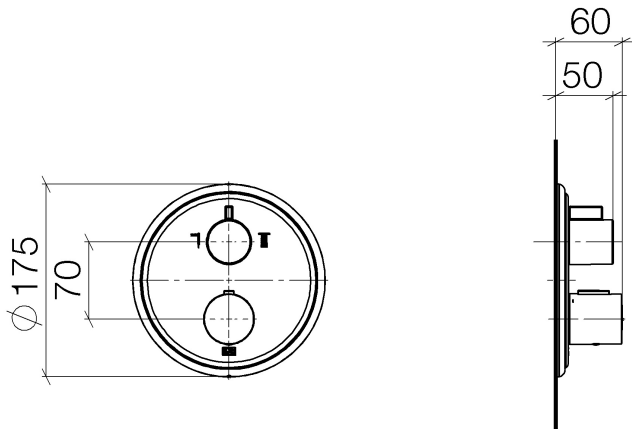

Shower - Madison

Concealed thermostat with two function volume control - polished chrome

Article number: 36 426 977-00

- rotary diverter with volume control and shut-off function
- cover plate Ø 175 mm
- temperature control handle with safety limit stop at 38°C
- hot water temperature limiter, can be preset
- Fittings group as per DIN 4109: 1

polished chrome

Miscellaneous items are required for this article.

Dimensional drawing

All details in mm / inch = mm x 0.0394

Shower - Madison

Concealed thermostat with two function volume control - polished chrome

Article number: 36 426 977-00

Flow rate chart

Other finish variants

platinum matt
36 426 977-06

platinum
36 426 977-08

Durabrass
36 426 977-09

Other finishes on request (x-tra Service)

Shower - Madison

Concealed thermostat with two function volume control - polished chrome

Article number: 36 426 977-00

Required miscellaneous

35 425 970 90

Concealed thermostat -

35 426 970 90

Concealed thermostat with
built-in isolators -