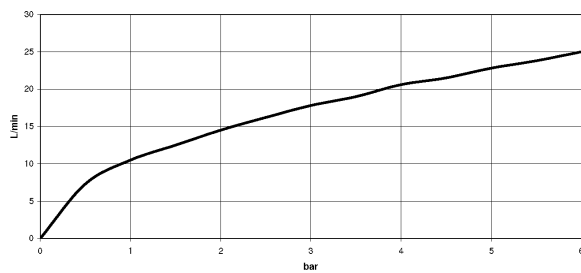

Shower - Madison

Concealed thermostat with two function volume control - polished chrome

Article number: 36 426 977-00

Flow rate chart

Other finish variants

Other finishes on request (x-tra Service)