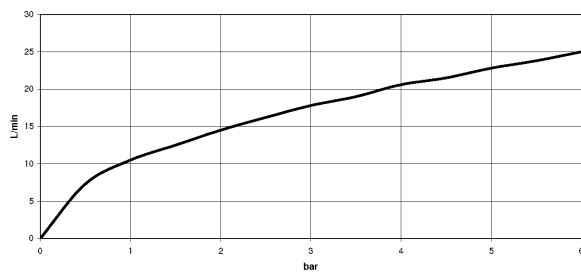

## Dimensional drawing

All details in mm / inch = mm x 0.0394

### Flow rate chart