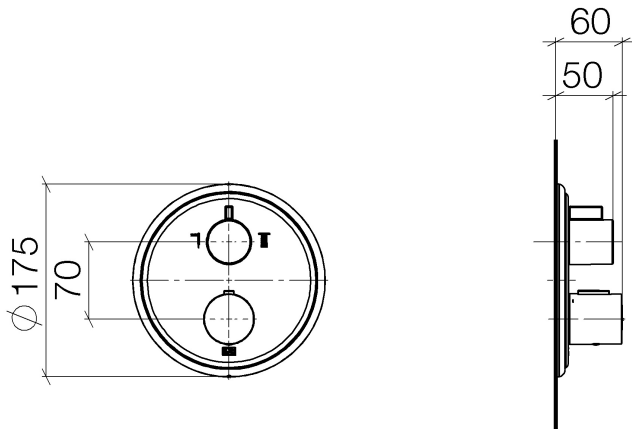

## Shower - Madison

Concealed thermostat with two function volume control - polished chrome

Article number: 36 426 977-00

- rotary diverter with volume control and shut-off function
- cover plate Ø 175 mm
- temperature control handle with safety limit stop at 38°C
- hot water temperature limiter, can be preset
- Fittings group as per DIN 4109: 1

## Dimensional drawing

All details in mm / inch = mm x 0.0394

## Shower - Madison

Concealed thermostat with two function volume control - polished chrome

Article number: 36 426 977-00