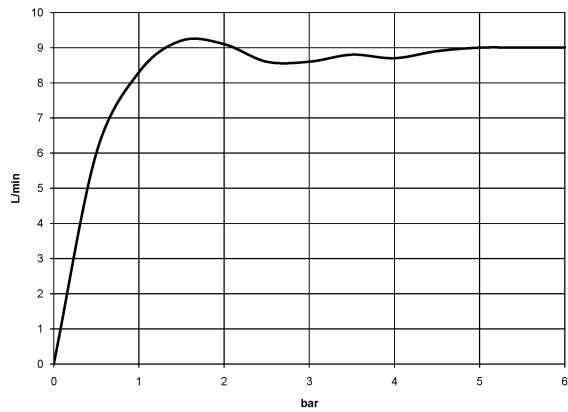

Shower - Performing Shower  
Hand shower set with individual rosettes - Durabrass  
Article number: 27 803 361-09

Flow rate chart

Other finish variants

polished chrome  
27 803 361-00

platinum matt  
27 803 361-06

platinum  
27 803 361-08

Other finishes on request (x-tra Service)

Shower - Performing Shower  
Hand shower set with individual rosettes - Durabronz  
Article number: 27 803 361-09