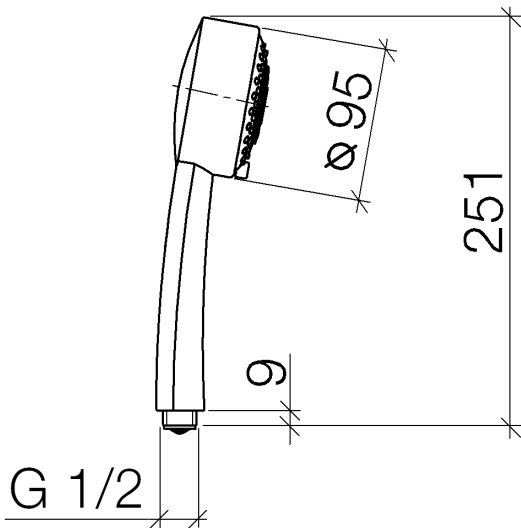

Shower - Madison

Hand shower - polished chrome

Article number: 28 002 978-00

- three settings: normal flow, soft flow, massage flow
- with anti-scale system
- spray head  $\varnothing$  95mm
- 1/2" connection
- max. flow 9 l/min
- Intrinsic protection against back flow.

polished chrome

Dimensional drawing

All details in mm / inch = mm x 0.0394

Shower - Madison  
Hand shower - polished chrome  
Article number: 28 002 978-00

Flow rate chart

Shower - Madison  
Hand shower - polished chrome  
Article number: 28 002 978-00