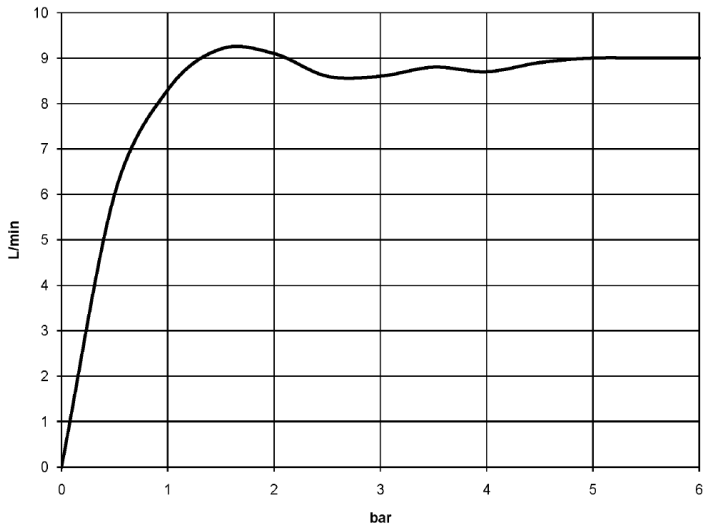

Shower - Madison

Hand shower - polished chrome

Article number: 28 002 978-00

- three settings: normal flow, soft flow, massage flow
- with anti-scale system
- spray head  $\varnothing$  95mm
- 1/2" connection
- max. flow 9 l/min
- Intrinsic protection against back flow.

polished chrome

Dimensional drawing

All details in mm / inch = mm x 0.0394

Shower - Madison  
Hand shower - polished chrome  
Article number: 28 002 978-00

Flow rate chart

Shower - Madison  
Hand shower - polished chrome  
Article number: 28 002 978-00