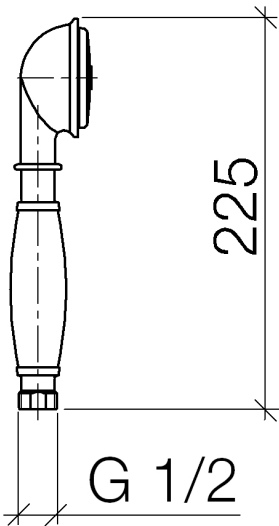

Shower - Madison Flair

Metal hand shower with porcelain insert (white) - polished chrome

Article number: 28 002 970-00

- normal flow
- with anti-scale system
- spray head Ø 64mm
- 1/2" connection
- max. flow 9 l/min
- Intrinsic protection against back flow.

polished chrome

Dimensional drawing

All details in mm / inch = mm x 0.0394

Shower - Madison Flair

Metal hand shower with porcelain insert (white) - polished chrome

Article number: 28 002 970-00

Flow rate chart

Shower - Madison Flair

Metal hand shower with porcelain insert (white) - polished chrome

Article number: 28 002 970-00

Other finish variants

polished 24K gold
28 002 970-01

28 002 970-01 0010

28 002 970-02

28 002 970-02 0010