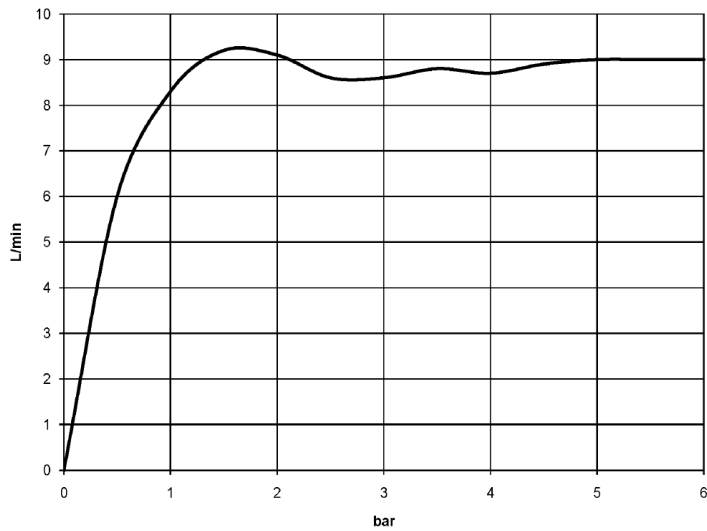

Shower - Madison Flair

Metal hand shower with porcelain insert (white) - polished chrome

Article number: 28 002 970-00

- normal flow
- with anti-scale system
- spray head Ø 64mm
- 1/2" connection
- max. flow 9 l/min
- Intrinsic protection against back flow.

polished chrome

Dimensional drawing

All details in mm / inch = mm x 0.0394

Shower - Madison Flair

Metal hand shower with porcelain insert (white) - polished chrome

Article number: 28 002 970-00

Flow rate chart