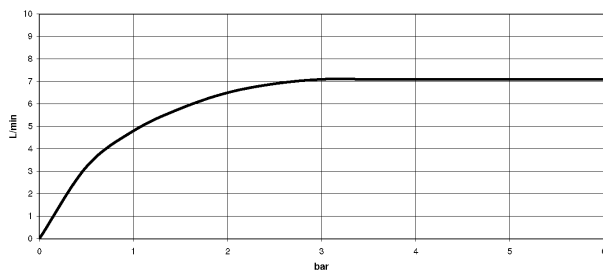

Bidet - Madison

Single-hole bidet mixer with pop-up waste - platinum matt

Article number: 24 510 360-06

Flow rate chart

Other finish variants

Other finishes on request (x-tra Service)