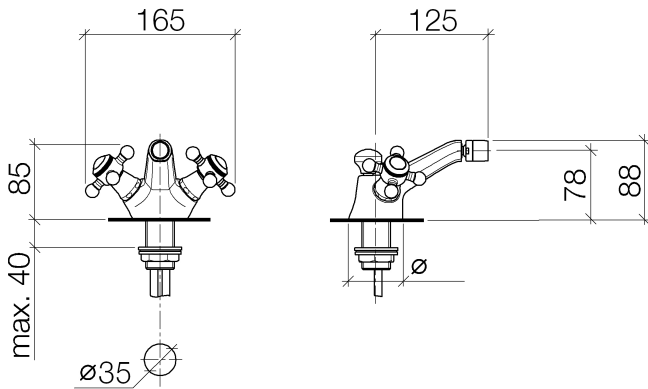

**Bidet - Madison**

Single-hole bidet mixer with pop-up waste - platinum matt

Article number: 24 510 360-06

- 125 mm projection
- ball-joint pivotable through 15°
- circular, air-enriched flow
- height of mixer 88 mm
- height up to aerator 78 mm
- hole diameter 35 mm
- 2x screw-in M 10 x 1 pressure hose, leak-tested
- max. flow 7 l/min

platinum matt

**Dimensional drawing**

All details in mm / inch = mm x 0.0394

## Bidet - Madison

Single-hole bidet mixer with pop-up waste - platinum matt

Article number: 24 510 360-06