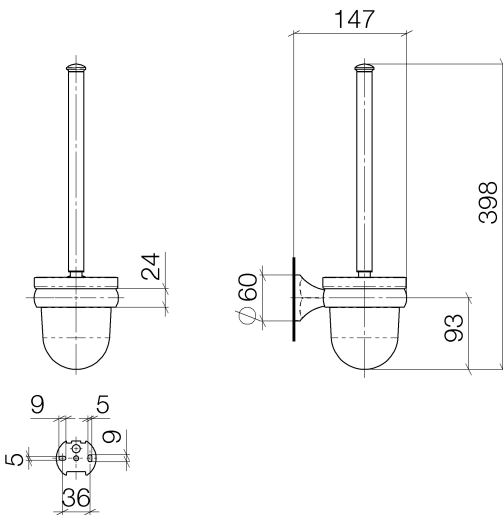

WC - Madison

Toilet brush set wall model - polished chrome

Article number: 83 900 361-00

- crystal glass brush holder, matt
- brush head, white
- width 110mm
- height 400 mm
- 147 mm projection

polished chrome

Dimensional drawing

All details in mm / inch = mm x 0.0394

## WC - Madison

Toilet brush set wall model - polished chrome

Article number: 83 900 361-00