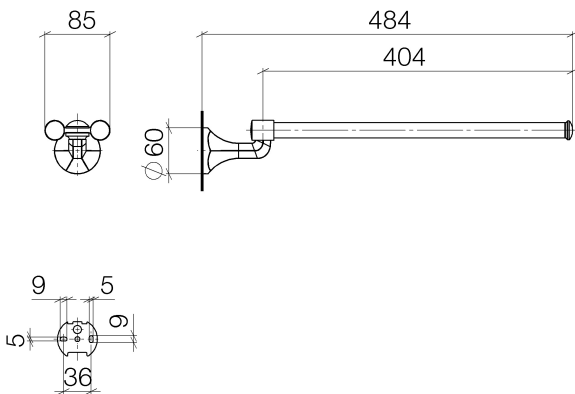

Washbasin - Madison

Towel bar in two parts swivel - polished chrome

Article number: 83 210 361-00

- width 85mm
- height 70 mm
- rosette Ø 60 mm
- 485 mm projection

polished chrome

Dimensional drawing

All details in mm / inch = mm x 0.0394

Washbasin - Madison

Towel bar in two parts swivel - polished chrome

Article number: 83 210 361-00

Other finish variants

platinum matt
83 210 361-06

platinum
83 210 361-08

Durabrass
83 210 361-09

Other finishes on request (x-tra Service)