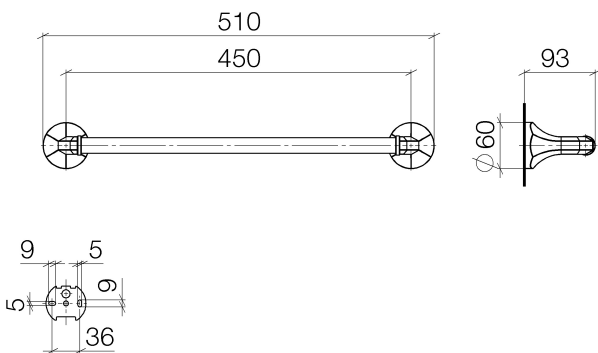

Shower - Madison

Towel bar - Durabronz

Article number: 83 045 361-09

- gauge 450 mm
- width 510mm
- height 60 mm
- rosette Ø 60 mm
- 90 mm projection

Durabronz

Dimensional drawing

All details in mm / inch = mm x 0.0394

Shower - Madison
Towel bar - Durabrass
Article number: 83 045 361-09

Other finish variants

polished chrome
83 045 361-00

platinum matt
83 045 361-06

platinum
83 045 361-08

Other finishes on request (x-tra Service)

Recommended miscellaneous

12 358 970 90

Mounting for towel
bar/tumbler mounting on two
sides -