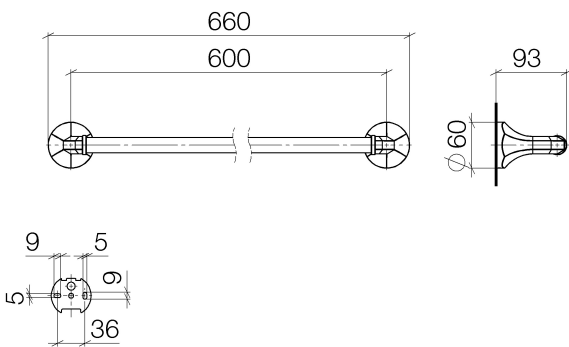

Shower - Madison

Towel bar - polished chrome

Article number: 83 060 361-00

- gauge 600 mm
- width 660mm
- height 60 mm
- rosette Ø 60 mm
- 90 mm projection

polished chrome

Dimensional drawing

All details in mm / inch = mm x 0.0394

Shower - Madison

Towel bar - polished chrome

Article number: 83 060 361-00

Other finish variants

platinum matt
83 060 361-06

platinum
83 060 361-08

Durabrass
83 060 361-09

Other finishes on request (x-tra Service)

Recommended miscellaneous

12 358 970 90

Mounting for towel
bar/tumbler mounting on two
sides -