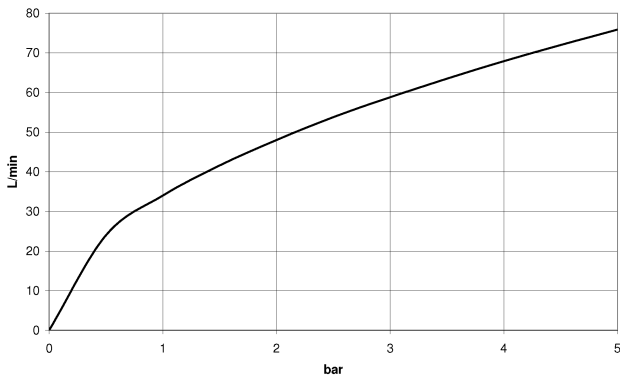

Shower - Madison

Wall elbow - polished chrome

Article number: 28 450 410-00

- 1/2" shower outlet
- rosette Ø 55 mm
- 1/2" connection
- Intrinsic protection against back flow.

polished chrome

Dimensional drawing

All details in mm / inch = mm x 0.0394

Shower - Madison
 Wall elbow - polished chrome
 Article number: 28 450 410-00

Flow rate chart

Other finish variants

28 450 410-01 0010

28 450 410-02 0010

platinum matt
 28 450 410-06