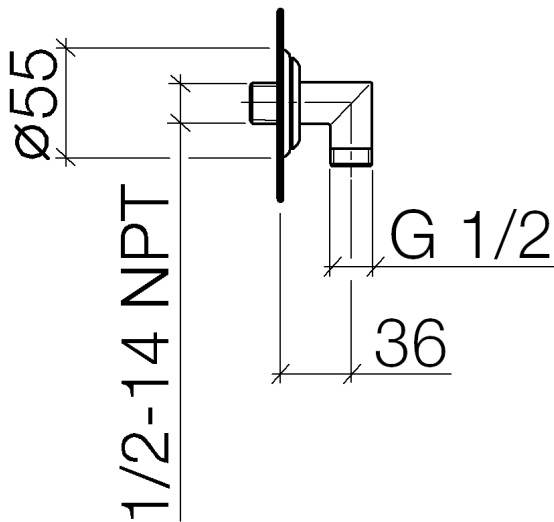

Shower - Madison

Wall elbow - polished chrome

Article number: 28 450 410-00

- 1/2" shower outlet
- rosette Ø 55 mm
- 1/2" connection
- Intrinsic protection against back flow.

polished chrome

Dimensional drawing

All details in mm / inch = mm x 0.0394

Shower - Madison
 Wall elbow - polished chrome
 Article number: 28 450 410-00

Flow rate chart

Other finish variants

28 450 410-01 0010

28 450 410-02 0010

platinum matt
 28 450 410-06

platinum
 28 450 410-08

Durabronze
 28 450 410-09

28 450 410-12 0010

Other finishes on request (x-tra Service)

Shower - Madison

Wall elbow - polished chrome

Article number: 28 450 410-00

Recommended miscellaneous

35 085 970 90

Concealed wall elbow -