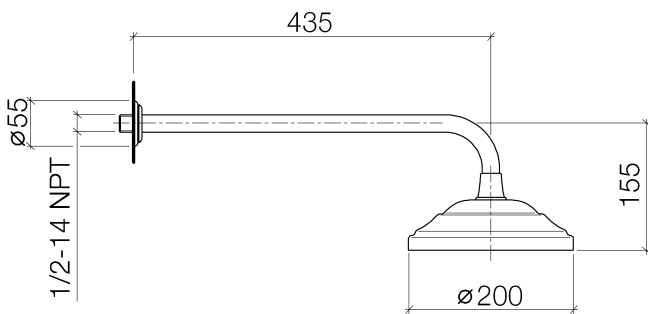

## Shower - Madison

Rain shower with wall fixing - platinum

Article number: 28 545 977-08

- 435 mm projection
- rain flow
- with anti-scale system
- rain shower Ø 200mm
- rosette Ø 55 mm
- 1/2" connection
- max. flow 9 l/min

## Dimensional drawing

All details in mm / inch = mm x 0.0394