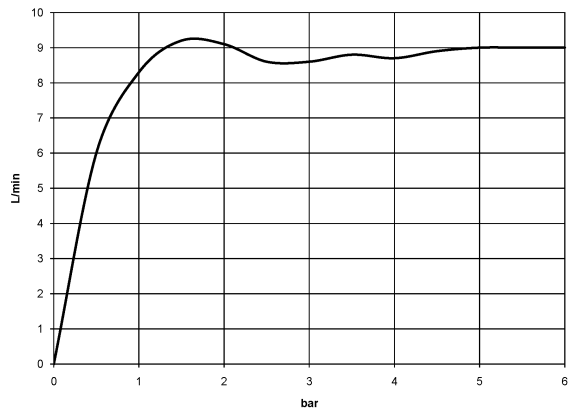

## Shower - Madison

Rain shower with wall fixing - platinum

Article number: 28 545 977-08

- 435 mm projection
- rain flow
- with anti-scale system
- rain shower Ø 200mm
- rosette Ø 55 mm
- 1/2" connection
- max. flow 9 l/min

## Dimensional drawing

All details in mm / inch = mm x 0.0394

### Flow rate chart