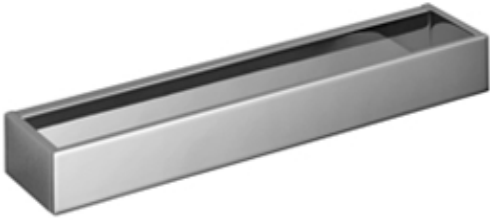

Bath - MEM

Bath grip - polished chrome

Article number: 83 030 780-00

- gauge 185 mm
- width 300mm
- height 35 mm
- 65 mm projection

polished chrome

Dimensional drawing

All details in mm / inch = mm x 0.0394

Bath - MEM

Bath grip - polished chrome

Article number: 83 030 780-00