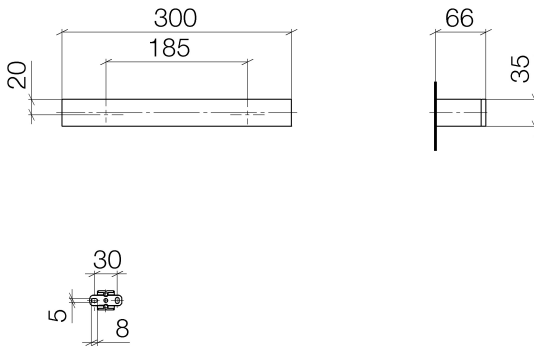

Bath - MEM

Bath grip - polished chrome

Article number: 83 030 780-00

- gauge 185 mm
- width 300mm
- height 35 mm
- 65 mm projection

polished chrome

Dimensional drawing

All details in mm / inch = mm x 0.0394

Bath - MEM

Bath grip - polished chrome

Article number: 83 030 780-00