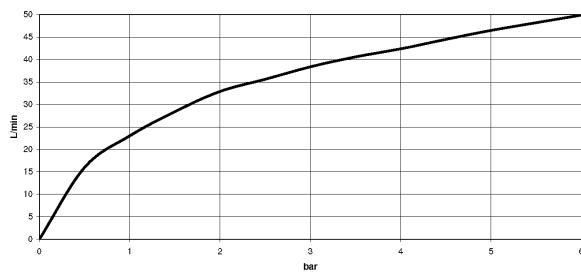

polished chrome

Dimensional drawing

All details in mm / inch = mm x 0.0394

### Flow rate chart