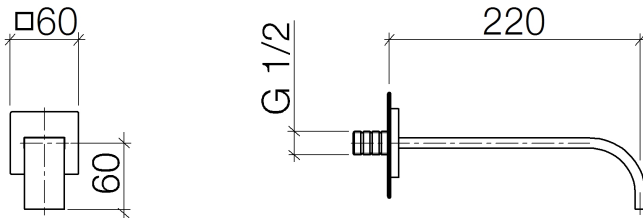

Bath - MEM

bath spout for wall mounting - polished chrome

Article number: 13 801 782-00

- 220 mm projection
- rectangular, air-enriched flow
- rosette 60 x 60 mm
- hole diameter 37 mm
- 1/2" connection
- max. flow 38.5 l/min at 3 bar flow pressure

polished chrome

Dimensional drawing

All details in mm / inch = mm x 0.0394