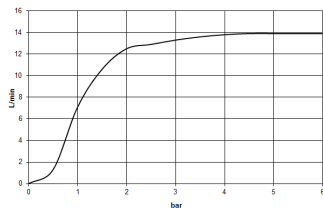

Shower - Performing Shower
Rain shower with ceiling fixing - polished chrome
Article number: 28 775 980-00

- rain flow
- with anti-scale system
- rain shower 300 x 240mm
- distance between ceiling and lower edge of the shower 165mm
- rosette 60 x 60, as required
- 1/2" connection
- max. flow 14 l/min
- Fittings group as per DIN 4109: 1

polished chrome

Dimensional drawing

All details in mm / inch = mm x 0.0394

Shower - Performing Shower
Rain shower with ceiling fixing - polished chrome
Article number: 28 775 980-00

Flow rate chart

Other finish variants