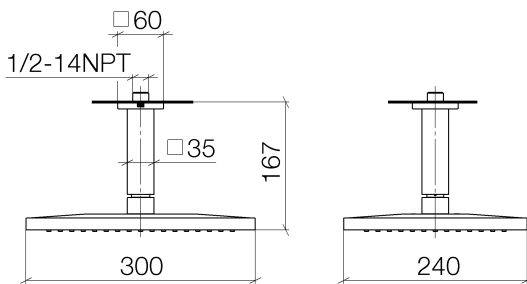

Shower - Performing Shower
Rain shower with ceiling fixing - polished chrome
Article number: 28 775 980-00

- rain flow
- with anti-scale system
- rain shower 300 x 240mm
- distance between ceiling and lower edge of the shower 165mm
- rosette 60 x 60, as required
- 1/2" connection
- max. flow 14 l/min
- Fittings group as per DIN 4109: 1

polished chrome

Dimensional drawing

All details in mm / inch = mm x 0.0394

Shower - Performing Shower
Rain shower with ceiling fixing - polished chrome
Article number: 28 775 980-00

Flow rate chart

Other finish variants