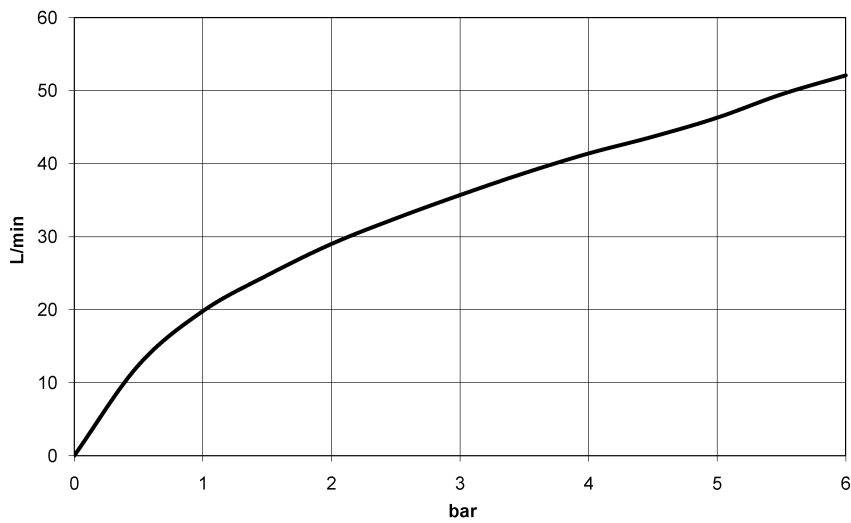

## Dimensional drawing

mm [inches]

All details in mm / inch = mm x 0.0394

### Flow rate chart