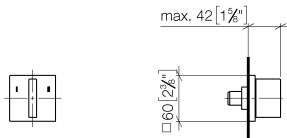

## Dimensional drawing

mm [inches]

All details in mm / inch = mm x 0.0394