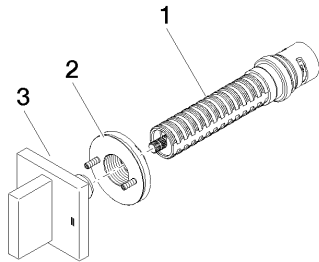

Dimensional drawing

mm [inches]

All details in mm / inch = mm x 0.0394

Bath - MEM

Concealed two-way diverter - polished chrome

Article number: 36 200 782-00

Date of manufacture from 4/1/2022

Flow rate chart

Article number: 36 200 782-00

Date of manufacture from 4/1/2022

35 202 970 90

Concealed two-way diverter -

Spare parts list

No.	Item Number	Name	Quantity used
1	90 90 03 304 10 90	diverter	1
2	90 21 02 181 00 90	disc	1
3	90 20 78 002 08-00	handle	1