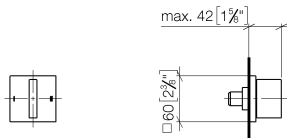

Bath - MEM

Concealed two-way diverter - polished chrome

Article number: 36 200 782-00

Date of manufacture from 4/1/2022

- rotary diverter
- rosette 60 x 60 mm

polished chrome

Miscellaneous items are required for this article.

Dimensional drawing

mm [inches]

All details in mm / inch = mm x 0.0394

Bath - MEM

Concealed two-way diverter - polished chrome

Article number: 36 200 782-00

Date of manufacture from 4/1/2022

Flow rate chart

Article number: 36 200 782-00

Date of manufacture from 4/1/2022

35 202 970 90

Concealed two-way diverter -

Spare parts list

No.	Item Number	Name	Quantity used
1	90 90 03 304 10 90	diverter	1
2	90 21 02 181 00 90	disc	1
3	90 20 78 002 08-00	handle	1