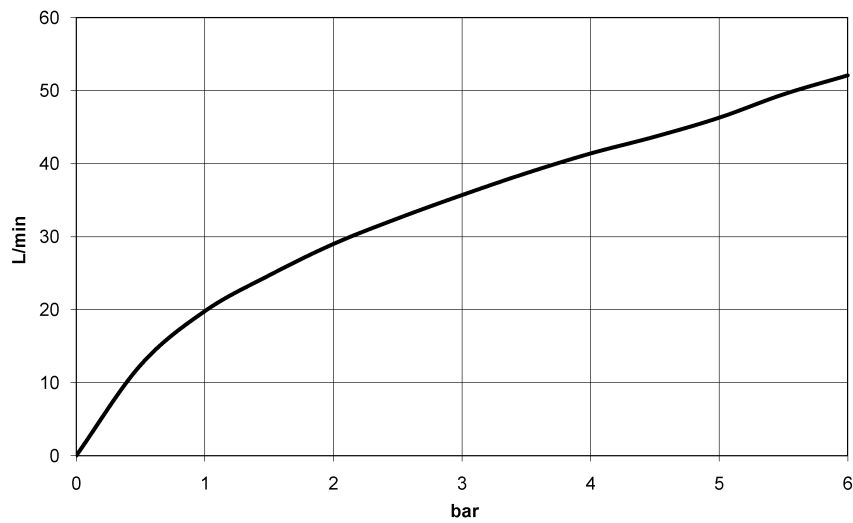

Bath - MEM

Concealed two-way diverter - polished chrome

Article number: 36 200 782-00

Date of manufacture from 4/1/2022

- rotary diverter
- rosette 60 x 60 mm

polished chrome

Miscellaneous items are required for this article.

Dimensional drawing

mm [inches]

All details in mm / inch = mm x 0.0394

Bath - MEM

Concealed two-way diverter - polished chrome

Article number: 36 200 782-00

Date of manufacture from 4/1/2022

Flow rate chart