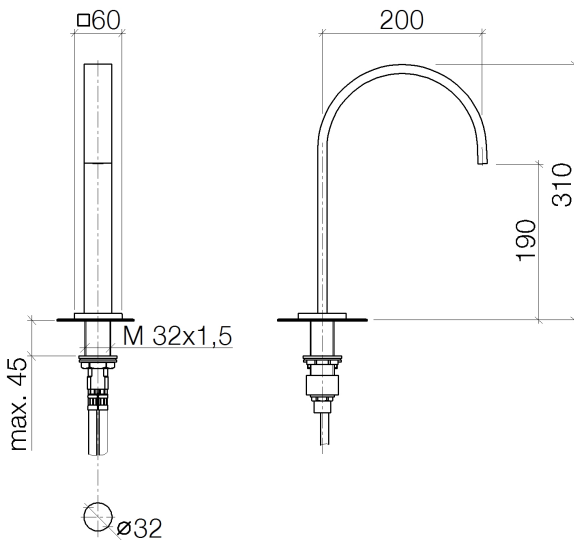

Washbasin - MEM

Deck-mounted basin spout with pop-up waste - polished chrome

Article number: 13 715 782-00

- 200 mm projection
- fixed spout
- rectangular, air-enriched flow
- height of mixer 310 mm
- height up to aerator 190 mm
- hole diameter 35 mm
- 2x screw-in M 10 x 1 pressure hose, leak-tested
- rosette 60 x 60 mm
- max. flow 5.7 l/min
- lead-free
- Only suitable for basins with an overflow.

polished chrome

Dimensional drawing

All details in mm / inch = mm x 0.0394

Washbasin - MEM

Deck-mounted basin spout with pop-up waste - polished chrome

Article number: 13 715 782-00

Flow rate chart

Other finish variants