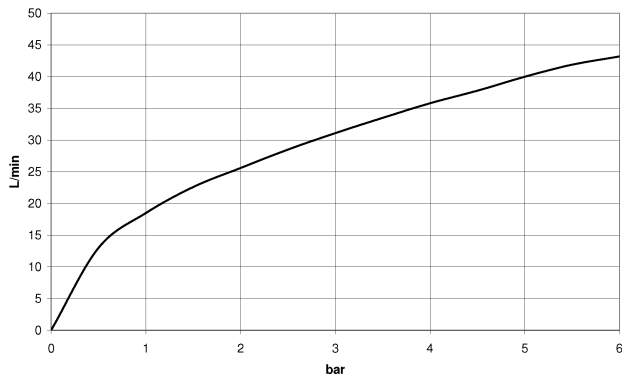

Washbasin - MEM

Deck valve anti-clockwise closing hot - polished chrome

Article number: 20 000 783-00

- hole diameter 32 mm
- rosette 60 x 60 mm

polished chrome

Dimensional drawing

All details in mm / inch = mm x 0.0394

Washbasin - MEM

Deck valve anti-clockwise closing hot - polished chrome

Article number: 20 000 783-00

Flow rate chart

Other finish variants

platinum matt
20 000 783-06

platinum
20 000 783-08

20 000 783-09