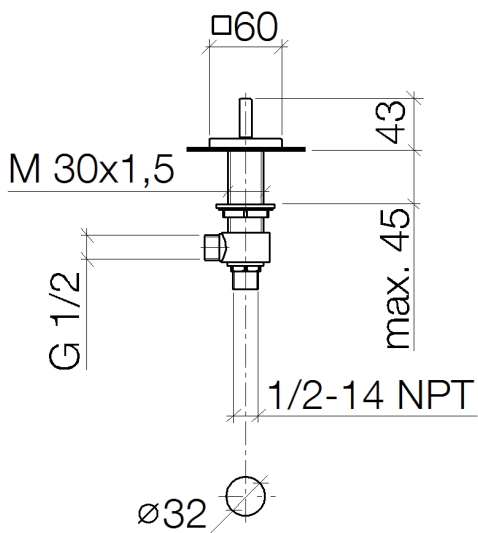

Washbasin - MEM

Deck valve anti-clockwise closing hot - polished chrome

Article number: 20 000 783-00

- hole diameter 32 mm
- rosette 60 x 60 mm

polished chrome

Dimensional drawing

All details in mm / inch = mm x 0.0394

Washbasin - MEM

Deck valve anti-clockwise closing hot - polished chrome

Article number: 20 000 783-00

Flow rate chart

Other finish variants

platinum matt
20 000 783-06

platinum
20 000 783-08

20 000 783-09