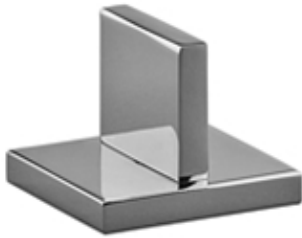

Washbasin - MEM

Deck valve anti-clockwise closing hot - polished chrome

Article number: 20 000 783-00

- hole diameter 32 mm
- rosette 60 x 60 mm

polished chrome

Dimensional drawing

All details in mm / inch = mm x 0.0394

Washbasin - MEM

Deck valve anti-clockwise closing hot - polished chrome

Article number: 20 000 783-00

Flow rate chart

Other finish variants

platinum matt
20 000 783-06

platinum
20 000 783-08

20 000 783-09