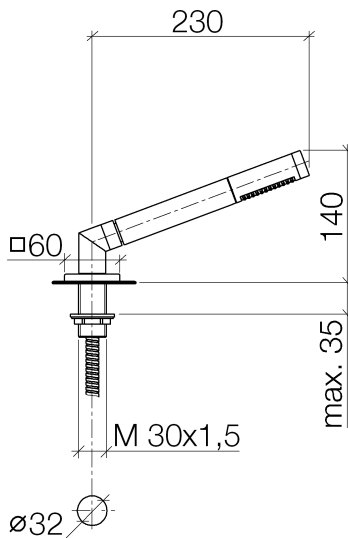

Shower - MEM

Hand shower set for bath rim or tile edge installation - platinum

Article number: 27 702 980-08

- normal flow
- with anti-scale system
- rosette 60 x 60 mm
- hole diameter 32 mm
- metal shower hose 2250mm with integrated anti-twist protection
- max. flow 6.8 l/min
- Two-piece design allows hose to later be changed without dismantling the fitting.
- Intrinsic protection against back flow.

platinum

Dimensional drawing

All details in mm / inch = mm x 0.0394

Shower - MEM

Hand shower set for bath rim or tile edge installation - platinum

Article number: 27 702 980-08

Flow rate chart

Other finish variants