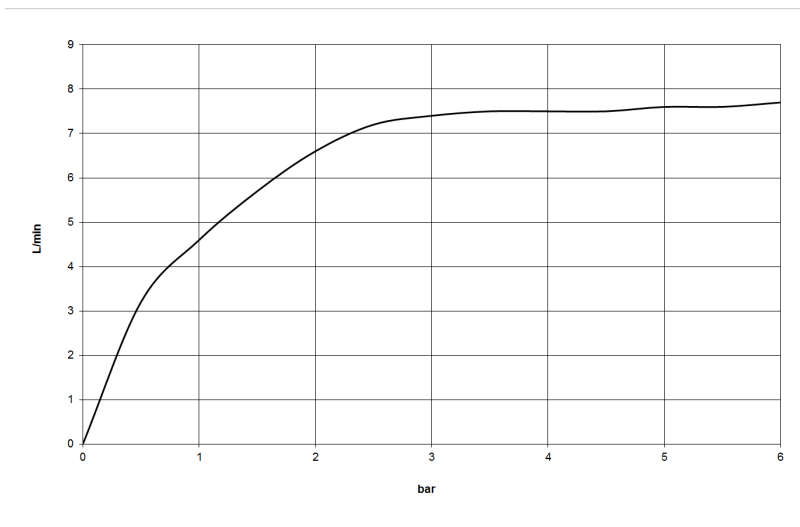

Shower - MEM

Hand shower set for bath rim or tile edge installation - platinum

Article number: 27 702 980-08

- normal flow
- with anti-scale system
- rosette 60 x 60 mm
- hole diameter 32 mm
- metal shower hose 2250mm with integrated anti-twist protection
- max. flow 6.8 l/min
- Two-piece design allows hose to later be changed without dismantling the fitting.
- Intrinsic protection against back flow.

platinum

Dimensional drawing

All details in mm / inch = mm x 0.0394

Shower - MEM

Hand shower set for bath rim or tile edge installation - platinum

Article number: 27 702 980-08

Flow rate chart

Other finish variants