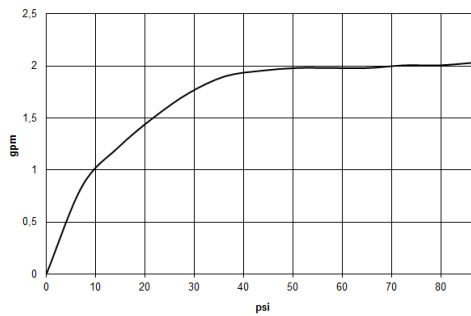

Shower - MEM

Hand shower set with individual rosettes - Cyprum

Article number: 27 808 980-49

- normal flow
- with anti-scale system
- 3/8" shower outlet
- rosette for wall elbow 60 x 60mm
- rosette for shower holder 60 x 60mm
- metal shower hose 1250mm with integrated anti-twist protection
- 1/2" wall elbow
- max. flow 7.6 l/min
- Intrinsic protection against back flow.

Cyprum

Dimensional drawing

All details in mm / inch = mm x 0.0394

Shower - MEM

Hand shower set with individual rosettes - Cyprum

Article number: 27 808 980-49

Flow rate chart

Other finish variants