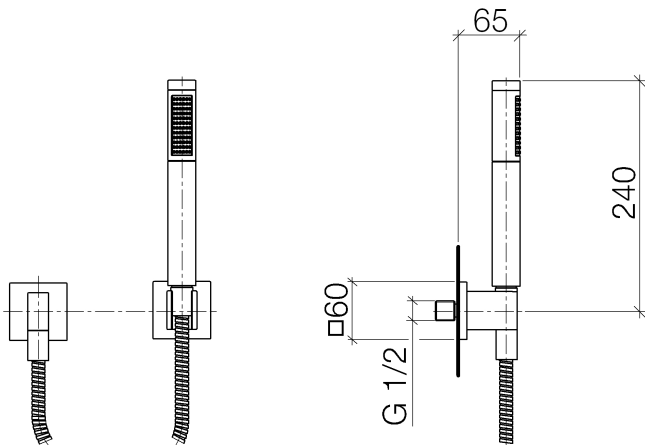

Shower - MEM

Hand shower set with individual rosettes - Cyprum

Article number: 27 808 980-49

- normal flow
- with anti-scale system
- 3/8" shower outlet
- rosette for wall elbow 60 x 60mm
- rosette for shower holder 60 x 60mm
- metal shower hose 1250mm with integrated anti-twist protection
- 1/2" wall elbow
- max. flow 7.6 l/min
- Intrinsic protection against back flow.

Cyprum

Dimensional drawing

All details in mm / inch = mm x 0.0394

Shower - MEM

Hand shower set with individual rosettes - Cyprum

Article number: 27 808 980-49

Flow rate chart

Other finish variants

polished chrome
27 808 980-00

platinum matt
27 808 980-06

platinum
27 808 980-08

matt black
27 808 980-33

Other finishes on request (x-tra Service)

Shower - MEM

Hand shower set with individual rosettes - Cyprum

Article number: 27 808 980-49

Recommended miscellaneous

35 085 970 90

Concealed wall elbow -