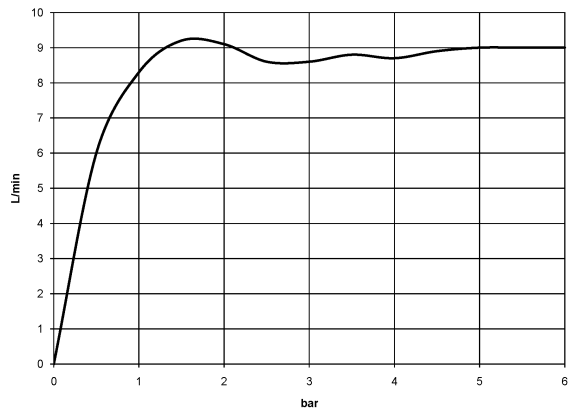

Shower - MEM

Shower set - polished chrome

Article number: 26 403 980-00

- three settings: normal flow, soft flow, massage flow
- with anti-scale system
- spray head Ø 120mm
- rosette 60 x 60 mm
- gauge 800 mm
- metal shower hose 1750mm with integrated anti-twist protection
- shower hose connector 3/8"
- slide bar
- max. flow 9 l/min
- Intrinsic protection against back flow.

polished chrome

Dimensional drawing

All details in mm / inch = mm x 0.0394

Shower - MEM

Shower set - polished chrome

Article number: 26 403 980-00

Flow rate chart

Other finish variants