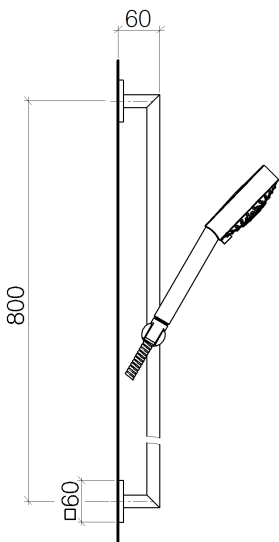

Shower - MEM

Shower set - polished chrome

Article number: 26 403 980-00

- three settings: normal flow, soft flow, massage flow
- with anti-scale system
- spray head Ø 120mm
- rosette 60 x 60 mm
- gauge 800 mm
- metal shower hose 1750mm with integrated anti-twist protection
- shower hose connector 3/8"
- slide bar
- max. flow 9 l/min
- Intrinsic protection against back flow.

polished chrome

Dimensional drawing

All details in mm / inch = mm x 0.0394

Shower - MEM

Shower set - polished chrome

Article number: 26 403 980-00

Flow rate chart

Other finish variants