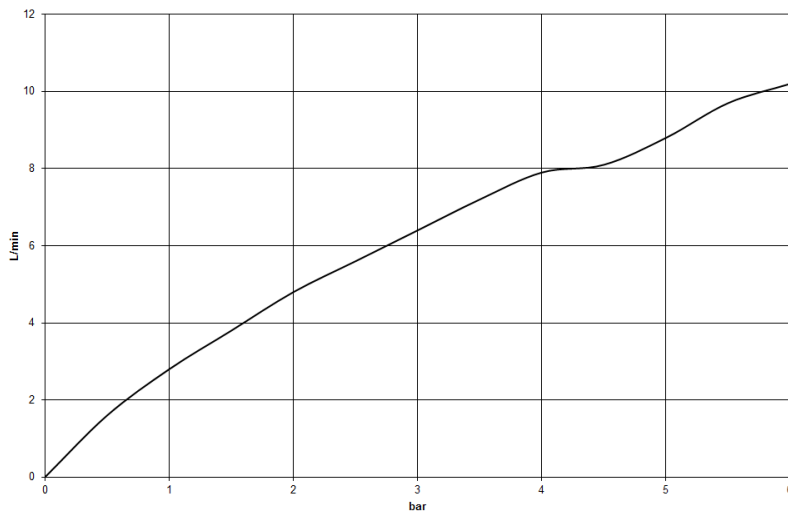

## Dimensional drawing

All details in mm / inch = mm x 0.0394

### Flow rate chart