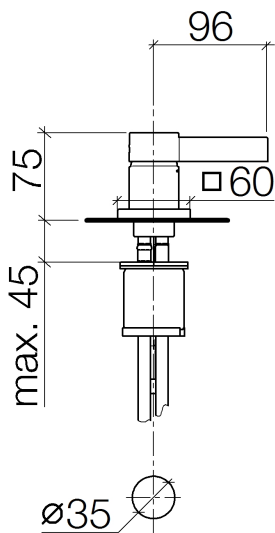

## Washbasin - MEM

Single-lever basin mixer - polished chrome

Article number: 29 210 782-00

- hole diameter 35 mm
- rosette 60 x 60 mm
- 3x screw-in M 10 x 1 pressure hose, leak-tested
- Fittings group as per DIN 4109: 1

## Dimensional drawing

All details in mm / inch = mm x 0.0394

## Washbasin - MEM

Single-lever basin mixer - polished chrome

Article number: 29 210 782-00

### Flow rate chart