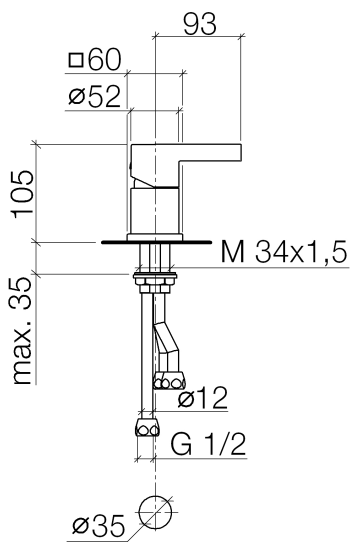

Bath - Deque

Single-lever bath mixer for bath rim or tile edge installation - polished chrome

Article number: 29 200 670-00

- rosette 60 x 60 mm
- hole diameter 35 mm
- max. flow 38.5 l/min at 3 bar flow pressure
- Fittings group as per DIN 4109: 2

polished chrome

Discontinued articles/items in stock until 30.09.2018

Dimensional drawing

All details in mm / inch = mm x 0.0394

Bath - Deque

Single-lever bath mixer for bath rim or tile edge installation - polished chrome

Article number: 29 200 670-00

Flow rate chart