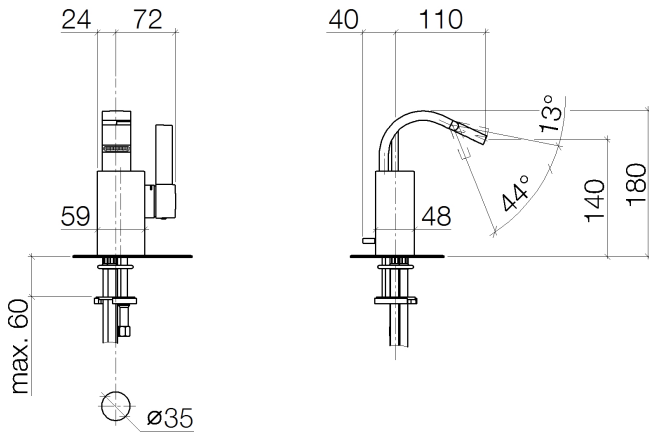

Bidet - MEM

Single-lever bidet mixer with pop-up waste - polished chrome

Article number: 33 600 782-00

- 110 mm projection
- ball-joint pivotable through 44°
- rectangular, air-enriched flow
- height of mixer 180 mm
- height up to aerator 140 mm
- hole diameter 35 mm
- 2x screw-in M 10 x 1 pressure hose, leak-tested
- max. flow 6 l/min
- Fittings group as per DIN 4109: 1

polished chrome

Dimensional drawing

All details in mm / inch = mm x 0.0394

Bidet - MEM

Single-lever bidet mixer with pop-up waste - polished chrome

Article number: 33 600 782-00

Flow rate chart

Other finish variants