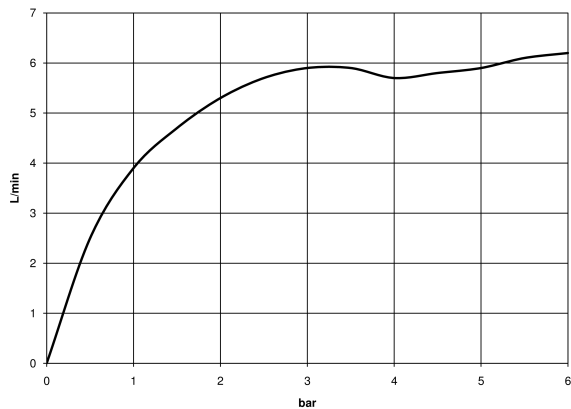

Bidet - MEM

Single-lever bidet mixer with pop-up waste - polished chrome

Article number: 33 600 782-00

- 110 mm projection
- ball-joint pivotable through 44°
- rectangular, air-enriched flow
- height of mixer 180 mm
- height up to aerator 140 mm
- hole diameter 35 mm
- 2x screw-in M 10 x 1 pressure hose, leak-tested
- max. flow 6 l/min
- Fittings group as per DIN 4109: 1

polished chrome

Dimensional drawing

All details in mm / inch = mm x 0.0394

Bidet - MEM

Single-lever bidet mixer with pop-up waste - polished chrome

Article number: 33 600 782-00

Flow rate chart

Other finish variants