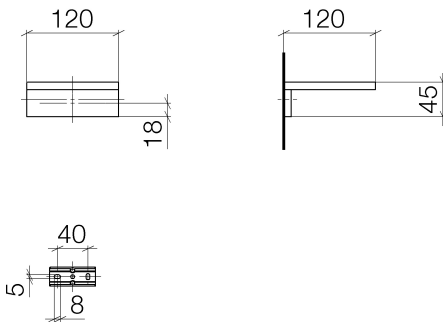

Washbasin - MEM

Soap dish wall model - polished chrome

Article number: 83 410 780-00

- width 120mm
- height 45 mm
- 120 mm projection

polished chrome

Dimensional drawing

All details in mm / inch = mm x 0.0394

Washbasin - MEM

Soap dish wall model - polished chrome

Article number: 83 410 780-00

Other finish variants

platinum matt
83 410 780-06

platinum
83 410 780-08

Cyprum
83 410 780-49

Other finishes on request (x-tra Service)