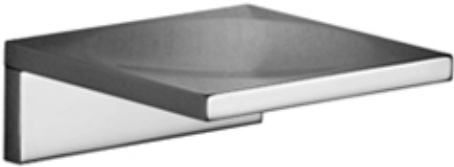

Washbasin - MEM

Soap dish wall model - polished chrome

Article number: 83 410 780-00

- width 120mm
- height 45 mm
- 120 mm projection

polished chrome

Dimensional drawing

All details in mm / inch = mm x 0.0394

Washbasin - MEM

Soap dish wall model - polished chrome

Article number: 83 410 780-00

Other finish variants

platinum matt
83 410 780-06

platinum
83 410 780-08

Cyprum
83 410 780-49

Other finishes on request (x-tra Service)